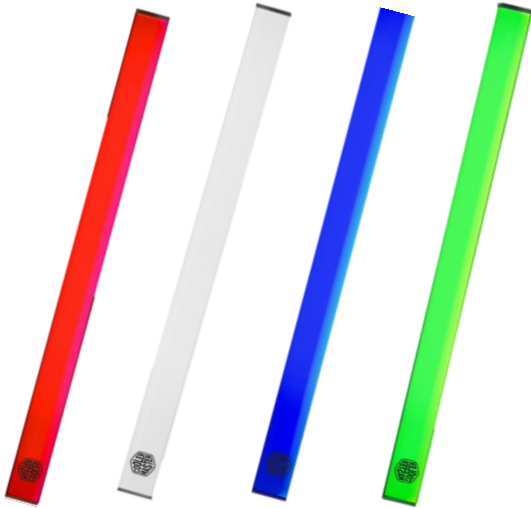

## Make It Yours

Cooler Master Single Color LED Strips allow you to make a case becomes yours by customizing it with different LED lights. Choose between red, white, blue, or green and make it shine with a bright uniform lighting.

Our Single Color LED Strips have been designed in a way that lets user easily place them in the case with solid magnetic grip, and this worry free for detachment.

## Features

**Magnetic grip** – a magnetic grip allows you to position your light where you want in your case

**Uniform lighting** – our LED strips come with an uniform and even lighting for greatly enhanced look.

**Aluminum housing** – the led is wrapped into aluminum for a better heat dissipation and better look

**Brightness** – Cooler Master’s LED strips are bright enough to clearly see into cases with darker side panels like our Tempered Glass Panel.